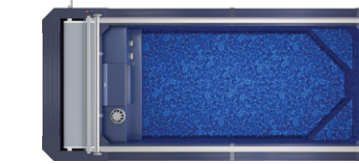

SP105

SP-Series with Streamline® Technology